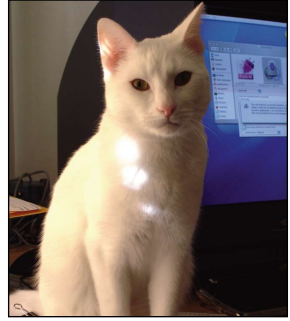

The Legend of Santa Paws VII

Featuring
Wasabi the Cat
and
Jackson

About Wasabi

Wasabi came into our lives in August 2003. He was a tiny, starving kitten who somehow managed to get inside our studio. After cleaning him up, we became attached and decided to give him permanent residence. We later discovered that he is completely deaf, which explains his introspective nature and the fact that he completely ignores everything we say to him. Learn more about Wasabi and read the entire archive of Santa Paws at: www.wasabithecat.com. You can also friend Wasabi on Facebook at: <http://www.facebook.com/wasabithecat>.

About Jackson

Jackson Christopher Matsuoka was born on March 9th, 2009; He is a healthy and happy kid who is very curious about his feline pal Wasabi. Wasabi and Jackson get along most the time. In fact, they sometimes sleep on the same bed together. Jackson likes to play with his toy trains and read his books. He doesn't have a website or email yet but is very adept at using an iPhone.